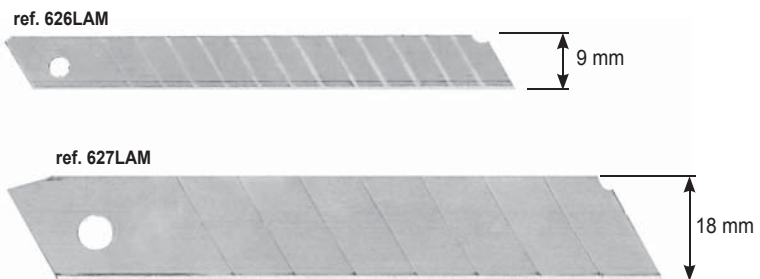

Lame per cutter

Blades for cutter
Lames pour cutter

Art.	EAN13 art.	Descrizione / Description	INNER pcs	EAN13 inner	MASTER pcs
626LAM	8003438017123	Blister 10 lame mm.9	20	8003438017147	100
627LAM	8003438017130	Blister 10 lame mm.18	20	8003438017154	100